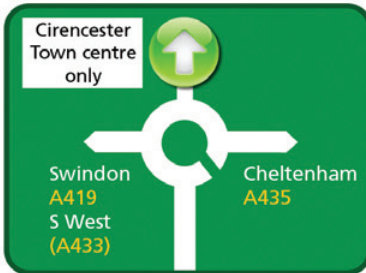

5. Abbey Way Roundabout

At next roundabout take 2nd exit signposted, Cirencester Town centre only. Distance to next junction 0.2 mile.