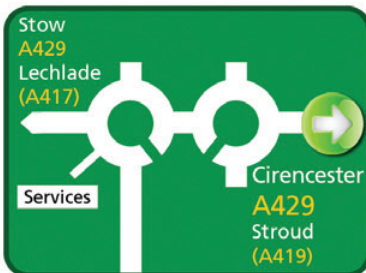

### 1. Air Balloon Roundabout

From Gloucester or Cheltenham areas take the A417 from Crickley Hill/Air Balloon roundabout signposted to Cirencester and Birdlip. Distance to next junction 2.5 miles.

---

### 2. Cowley Roundabout

Take 1st exit signposted, A417 to Cirencester and M4. Distance to next junction 8.9 miles.

---

### 3. Burford Road Junction

Take exit signposted, A429 to Cirencester and Stow.

---

### 4. Burford Road Roundabouts

At roundabout take 4th exit signposted, A429 Burford Road to Cirencester and Stroud. At second roundabout take 2nd exit signposted, A429 to Cirencester and Stroud. Distance to next junction 0.7 mile.