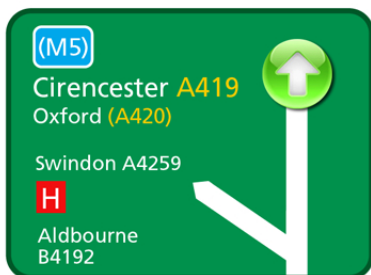

BINGHAM HALL

Historic hidden gem, elegant venue for corporate functions, private events, weddings and performances

Driving directions from London

1. M4 J15

At J15 Plough Hill roundabout take 2nd exit signposted, A419 to Cirencester and Oxford.

Distance to next junction 17.5 miles.

2. Burford Road Junction

Take exit signposted, A429 to Cirencester, Stow and Burford.

3. Burford Road Roundabouts

At roundabout take 1st exit signposted, A429 Burford Road to Cirencester

Distance to next junction 0.6 mile.

4. Abbey Way Roundabout

At next roundabout take 2nd exit signposted, Cirencester Town centre only.

Distance to next junction 0.2 mile.

5. Victoria Road Junction

At traffic lights turn left onto Victoria Road.

Distance to next junction 0.4 mile.

6. King Street Junction

Take 3rd turning on the right onto King Street.

You are now at Bingham Hall.