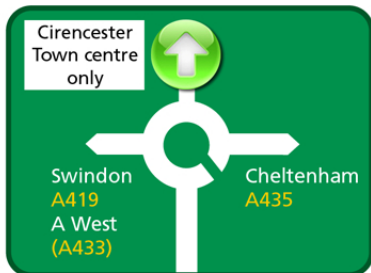

BINGHAM HALL

Historic hidden gem, elegant venue for corporate functions, private events, weddings and performances

Driving directions from London

1. M4 J15

At J15 Plough Hill roundabout take 2nd exit signposted, A419 to Cirencester and Oxford.

Distance to next junction 17.5 miles.

2. Burford Road Junction

Take exit signposted, A429 to Cirencester, Stow and Burford.

3. Burford Road Roundabouts

At roundabout take 1st exit signposted, A429 Burford Road to Cirencester

Distance to next junction 0.6 mile.

4. Abbey Way Roundabout

At next roundabout take 2nd exit signposted, Cirencester Town centre only.

Distance to next junction 0.2 mile.

5. Victoria Road Junction

At traffic lights turn left onto Victoria Road.

Distance to next junction 0.4 mile.

6. King Street Junction

Take 3rd turning on the right onto King Street.

You are now at Bingham Hall.